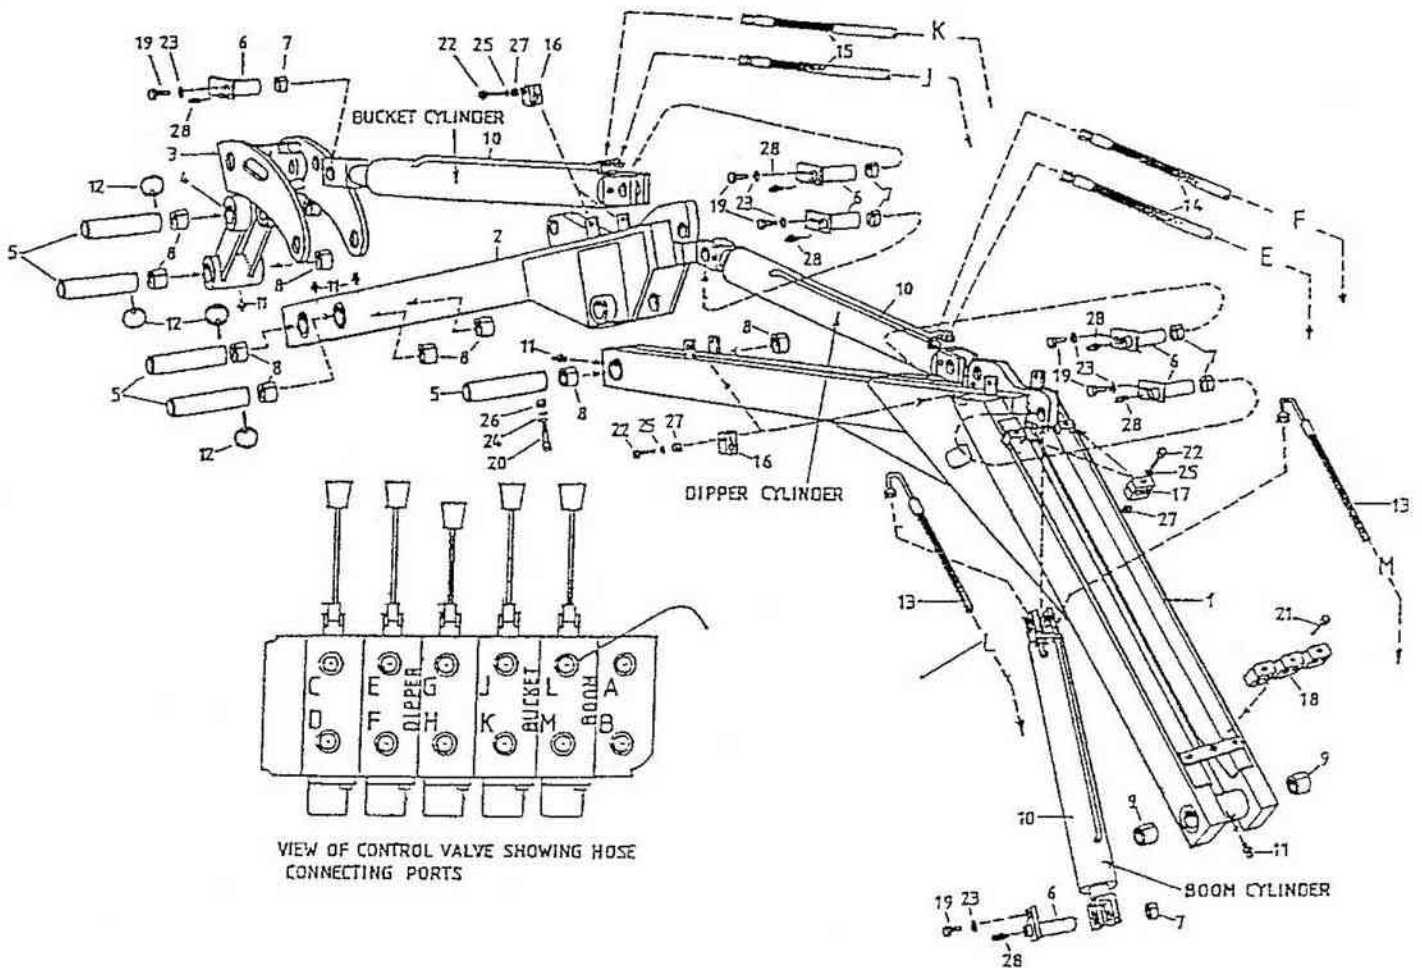

L25WT (5 & 8HP) FRONT END EQUIPMENT (7"-6" DIG) KIT NO K0264
vertical valve

ITEM	PART NO.	DESCRIPTION	QTY
1	WA125/	Boom	1
2	WA125/	Dipper	1
3	WA125/0383	Push Link	1
4	WA125/0310	Bucket Link	1
5	RS125/0140	Pin 25 Dia X 190mm Long	5
6	WA125/0356	Pin 28 Dia X 55mm Long	6
7	MB125/0710	Bush 28 Dia	6
8	MB125/2530	Bush 25 Dia	10
9	MB125/3240	Bush 32 Dia	2
10	MB125/0882	Hydraulic Cylinder	3
	MB125/0266	Cylinder Seals (spares kit)	
11	MB125/0329	Grease Nipple 1/8" BSP	6
12	MB125/0405	Spring Ring Clip	4
13	MB125/0597	Hose 1/4" BSP F/F 1.75m Long With Special End	2
14	MB125/2284	Hose 1/4" BSP F/F 2.05m Long	2
15	MB125/0034	Hose 1/4" BSP F/F 3/25m Long	2
16	MB125/0020	Hose Clamp Single	6
17	MB125/0021	Hose Clamp Double	2
18	MB360/0961	Hose Clamp Double (see spares below)	3
	MB360/2271	Hose Clamp Top Plate (spares item)	
	MB360/2272	Double Hose Clamp (plastic only) spares item	
19	MB360/0392	M10 X 16 Long Hex Screw	6
20	MB125/1503	M8 X 60 Long Hex Bolt	1
21	MB360/0627	M8 X 35 Long Hex Bolt	3
22	MB360/0308	M6 X 40 Long Hex Bolt	8
23	MB360/0337	M10 Flat Washer	6
24	MB360/0334	M8 Flat Washer	2
25	MB360/0331	M6 Flat Washer	8
26	MB360/0333	M8 Hex Nut	1
27	MB360/0330	M6 Hex Nut	8
28	MB125/1029	M6 Grease Niple	6