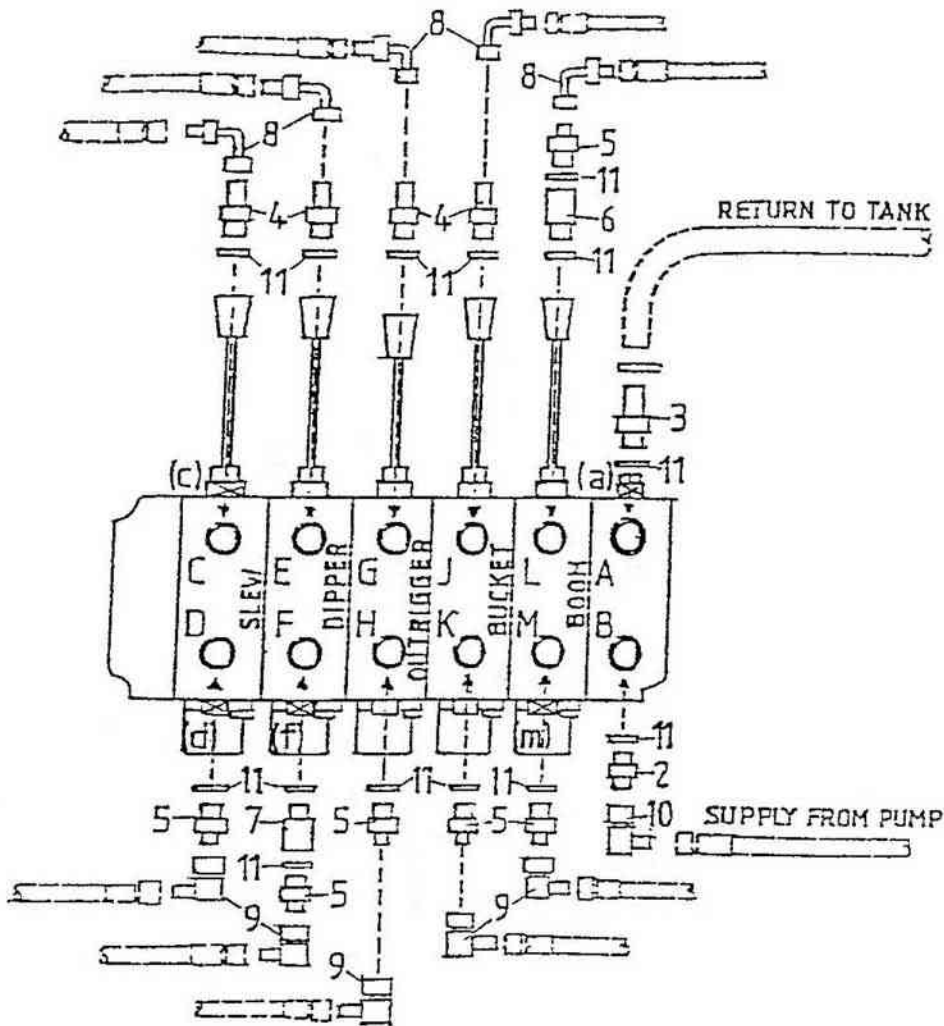

ITEM	PART-NO	DESCRIPTION	QTY
1	WA125/0470	Chassis	1
2	WA125/1111	Canopy	1
3	WA125/0350	Pivot Bracket	3
4	WA125/0676	Rear Axle R.H	1
5	WA125/0540	Rear Axle L.H	1
6	WA125/0393	Rear Outrigger	1
7	WA125/0900	Rear Stabilizer Foot Plate	2
8	WA125/1112	Valve Cover	1
9	FS125/0217	Hand Rail	1
10	WA125/0647	Front Outrigger Foot	2
11	PS125/2184	Canopy Front Cover Plate	1
12	MB125/2268	Hose 1/4" BSP F to 1/4" BSP F 2.1m Long	2
13	MB125/0533	Seat	
	MB125/0534	Seat Slider Assembly (spares item)	
14	PS125/0053	Connecting Bracket	1
15	MB360/0180	Wheel	2
16	MB125/0592	Wheel Hub	2
17	MB125/1516	Wheel Hub Stud (spares item)	
18	MB125/1120	Washer 5/8" Dia Special (spare item)	
19	MB125/1119	Castle Nut 5/8" UNF (spares item)	
20	MB360/0327	Wheel Nut (spares item)	
21	MB125/1121	Split Pin (spares item)	
22	MB125/1515	Wheel Hub Cap (spares item)	
23	MB125/2267	Hose 1/4" BSP F to 1/4" BSP F 1.4m Long	2
24	MB125/1108	Instruction Plate Valve Block	1
25	MB125/0980	Instruction Plate	1
26	MB360/0961	Bose Clamp Assembly (3 Double Clamps)	1
	MB360/2272	Double Hose Clamp (plastic only) spares for items 26 & 28.	
	MB360/2271	Double Hose Clamp Plate	
27	MB125/0021	Double Pipe Clamp	2
28	MB360/2206	Double Pipe Clamp	2
29	MB125/5060	Bush 50 Dia X 60 Long	2
30	MB125/0710	Bush 28 Dia X 20 Long	2
31	MB125/0882	Hydraulic Cylinder	2
	MB125/0266	Cylinder Seal Kit (spares item)	
32	MB125/0050	Thrust Washer	2
33	WA125/0001	Pin 50 Dia X 260 Long	1
34	PP125/0002	Pin 32 Dia X Long	1
35	WA125/0086	Pin 20 Dia X 130 Long	2
36	WA125/0094	Pin 20 Dia X 130 Long	2
37	AL25/0041	Pin 20 Dia X 135 Long	2
38	WA125/0356	Pin 28 Dia X 55 Long	3
39	WA125/0556	Pin 20 Dia X 120 Long	2
40	RS125/0115	Pin 20 Dia X 126 Long	1
41	MB125/0405	Spring Ring Pin	4
42	MB300/0329	Grease Nipple 1/8 BSP	5
43	MB125/1029	Grease Nipple M6	3
44	MB125/0393	Bolt M16 X 35 Long	20
45	MB125/0695	Bolt M10 X 65 Long	3
46	MB125/0381	Bolt M10 X 25 Long	2
47	MB125/1450	Bolt M10 X 20 Long	2
48	MB360/0392	Bolt M10 X 16 Long	3
49	MB125/0404	Hex Nut M1 Nyloc	5
50	MB125/0627	Bolt M8 X 35 Long	3
51	MB360/0323	Bolt M8 X 25 Long	4
52	MB360/0468	Bolt M8 X 20 Long	4
53	MB125/0469	Hex Nut M8 Nyloc	10
54	MB125/0378	Bolt M6 X 35 Long (supplied with item 36)	2
55	MB360/0318	Bolt M6 X 16 Long	7
56	MB125/0062	Hairpin Clip	2
57	MB125/0387	Split Pin M5 X 40 Long	4
58	MB125/0384	M20 Flat Washer	6
59	MB360/0383	M16 Flat Washer	24
60	MB360/0337	M10 Flat Washer	13
61	MB360/0334	Flat Washer M8	8
62	MB360/0331	Flat Washer M6	15
63	MB125/0470	Hex Nut M16 Nyloc	4
64	MB360/0340	Hex Nut M16	16
65	MB125/1437	Hex Nut M6 Nyloc	4
66	MB125/2241	Tyre 4 ply (spares item)	
67	MB125/2238	Wheel Rim (spares item)	
68	MB125/2237	Inner Tube (spares item)	
69	MB125/0317	Bolt M8 X 45 Long	2