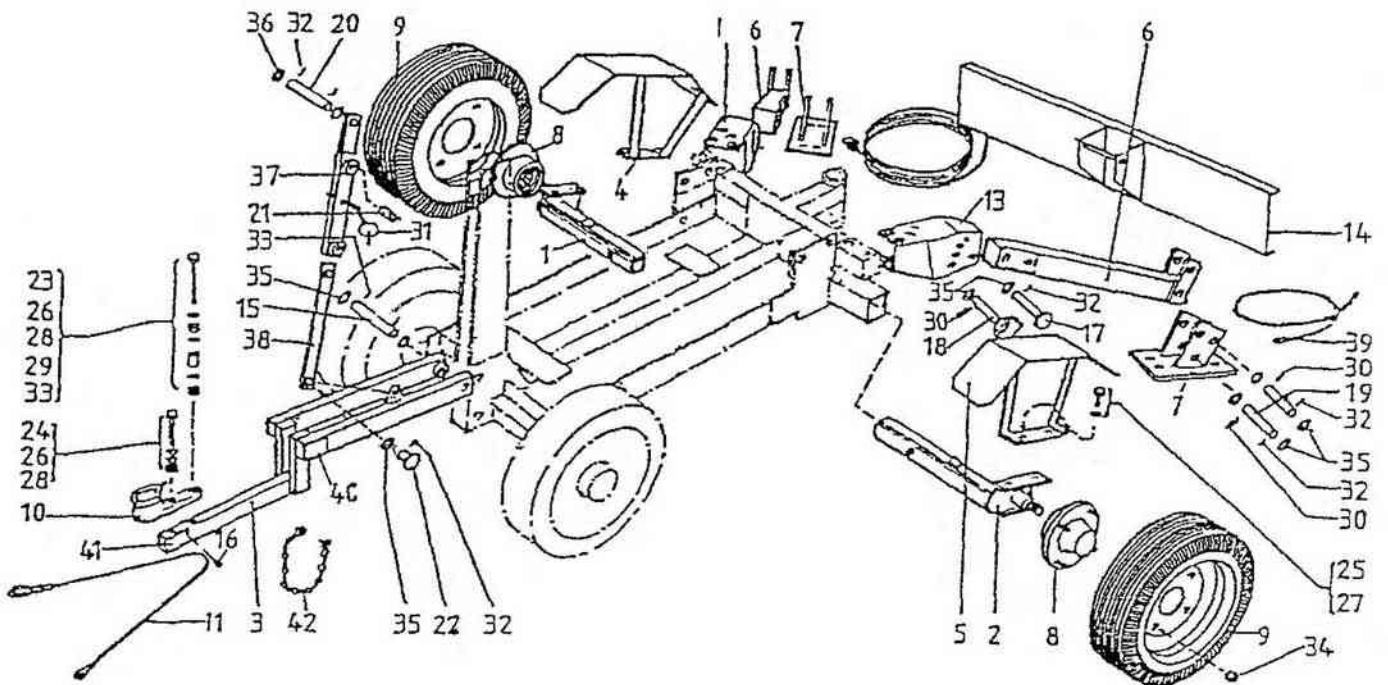

125WT (5 & 8EP) TRAIL KIT NO. 0247

ITEM	PART NO.	DESCRIPTION	QTY
1	WA125/0482	L. B. Axle	1
2	WA125/0544	R. B. Axle	1
3	WA125/0266	Tow Bar	1
4	WA125/0303	L. B. Mud Guard	1
5	WA125/0304	R. B. Mud Guard	1
6	WA125/0225	Outrigger Leg	2
7	WA125/0233	Outrigger Foot Plate	2
8	MB125/0592	Wheel Hub	2
	MB125/1516	Wheel Hub Stud (Spares Item)	
9	MB360/0180	Wheel (See Spares)	2
	MB125/1120	Washer 5/8" Dia Special (Spares Item)	
	MB125/1119	Castle Nut 5/8" UNF (Spares Item)	
	MB125/1121	Split Pin (Spares Item)	
	MB125/1515	Wheel Hub Cap (Spares Item)	
	MB125/2241	Tyre (4 ply) (Spares Item)	
	MB125/2238	Wheel Rim (Spares Item)	
	MB125/2237	Inner Tube (Spares Item)	
10	MB125/1024	Towing Hitch (Cast)	1
11	A125/0010	Safety Cable Assembly	1
12	WA125/0227	Outrigger Leg Bracket L. B.	1
13	WA125/0226	Outrigger Leg Bracket R. B.	1
14	MB125/0865	Lighting Board	1
15	RS125/0116	Pin 22 Dia X 149	1
16	MB360/0321	No. 6 X 1/4 Self Tapping Screw	4
17	WA125/0094	Pin 20 Dia X 130	2
18	WA125/0086	Pin 20 Dia X 130	2
19	RS360/0081	Pin 20 Dia X 150	4
20	RS125/0115	Pin 20 Dia X 256	1
21	RS125/0152	Pin 20 Dia X 80	1
22	WA125/0295	Pin 20 Dia X 40	1
23	MB125/1314	M12 X 150 Screw	1
24	MB125/0606	M12 X 130 Screw	1
25	MB360/0324	M10 X 15 Screw	4
26	MB125/0394	M12 Flat Washer	5
27	MB360/0337	M10 Flat Washer	4
28	MB125/0471	M12 Niloc Nut	2
29	MB360/0338	M12 Hex Nut	1
30	MB125/0062	Bairpin Spring Clip	6
31	MB125/0405	Spring Ring Pin	1
32	MB125/0387	Split Pin 5 X 40	11
33	TU/125/0026	Spacer Tube	1
34	MB360/0327	Wheel Nut	8
35	MB125/0384	M20 Flat Washer	15
37	WA125/0265	Locking Sleeve	1
38	PS125/0095	Locking Flat	1
39	A125/0011	Locking Chain Assembly	1
40	MB125/1336	Instruction Plate	1
41	MB125/0593	Information Plate (Weight)	1
42	A125/0100	Locking Chain Assembly	1