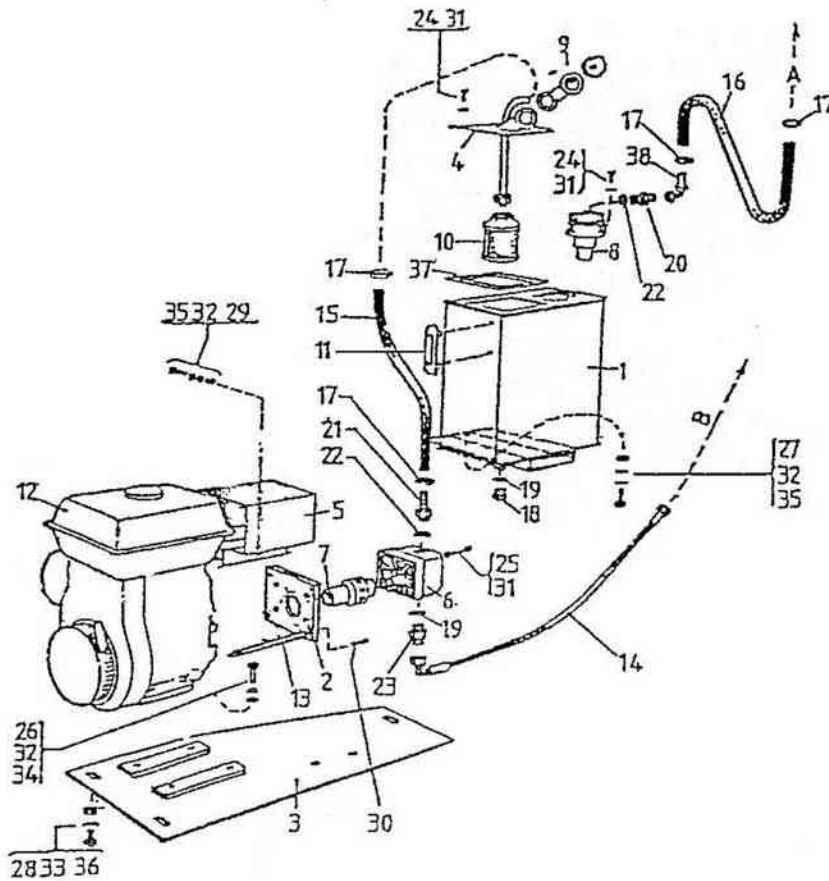

125WT (8HP) POWER KIT No. K0237
vertical valve

ITEM	PART NO.	DESCRIPTION	QTY
1	WA125/0272	Hydraulic Tank	1
2	PS 125/0605	Pump Mounting Plate	1
3	WA125/0313	Mounting Plate	1
4	WA125/0478	Hydraulic Tank Cover Plate	1
5	MB125/0655	Pump Bracket Mesh Guard	1
6	MB125/0654	Hydraulic Pump	1
	MB125/1048	Pump Seals Kit (Spares Item).	
	MB125/1511	Pump Shaft Key (Spares Item).	
	MB125/1512	Pump Shaft Nut (Spares Item).	
	MB125/1513	Pump Shaft Tab Washer (Spares Item)	
7	MB125/0688	Pump Drive Coupling	1
8	MB125/0017	Return Line Filter	1
	MB125/0504	Filter Element (Spares Item).	
9	MB125/0024	Filler Assembly	1
10	MB125/0277	Strainer	1
11	MB125/0025	Level Sight Gauge	1
12	MB125/1319	8HP Honda Engine	1
		(For Spares Contact Honda Dealer)	
13	PS125/0345	Mounting Plate Pedestal	4
14	MB125/0599	Hose 3/8" BSP STF to 90° swept F 0.61M long	1
15	MB125/0600	Hose 5/8" Bore x 0.30M long	1
16	MB125/2193	Hose 1/2" Bore x 0.27M long	1
17	MB125/0022	Jubilee Clip size 25 (ox)	4
18	MB125/0054	1/4" BSP Plug	1
19	MB125/0051	1/4" BSP Bonded Seal	2
20	MB360/0215	Adaptor 3/8 BSP m to 1/2" BSP m	1
21	MB125/0057	3/8" BSP M to 5/8" DIA. Hose Tail	1
22	MB125/0052	3/8" BSP Bonded Seal	2
23	MB360/0302	Adaptor 3/8" to 1/4" BSP M/M	1
24	MB360/0318	Screw M6 x 15 long Hex HD	6
25	MB360/0316	Bolt M6 x 25 long Hex HD	4
26	MB360/0322	Bolt M10 x 40 long Hex HD	4
27	MB125/0381	Bolt M10 x 25 long HD HD	2
28	MB360/0393	Bolt M16 x 35 long HX HD	3
29	MB125/0381	Bolt M10 x 30 long HX HD	1
30	MB360/0346	M6 x 20 long Socket HD Cap Screw	4
31	MB360/0332	M6 Spring Washer	10
32	MB360/0337	M10 Flat Washer	7
33	MB125/0383	M16 Flat Washer	3
34	MB360/0337	M10 Spring Washer	4
35	MB125/0404	M10 Nyloc Nut	3
36	MB125/0407	M16 Nyloc Nut	3
37	MB125/0603	Gasket	1
38	MB125/1634	Hose Tail 90° Swept 1/2" BSP to 1/2" Dia Tail	1